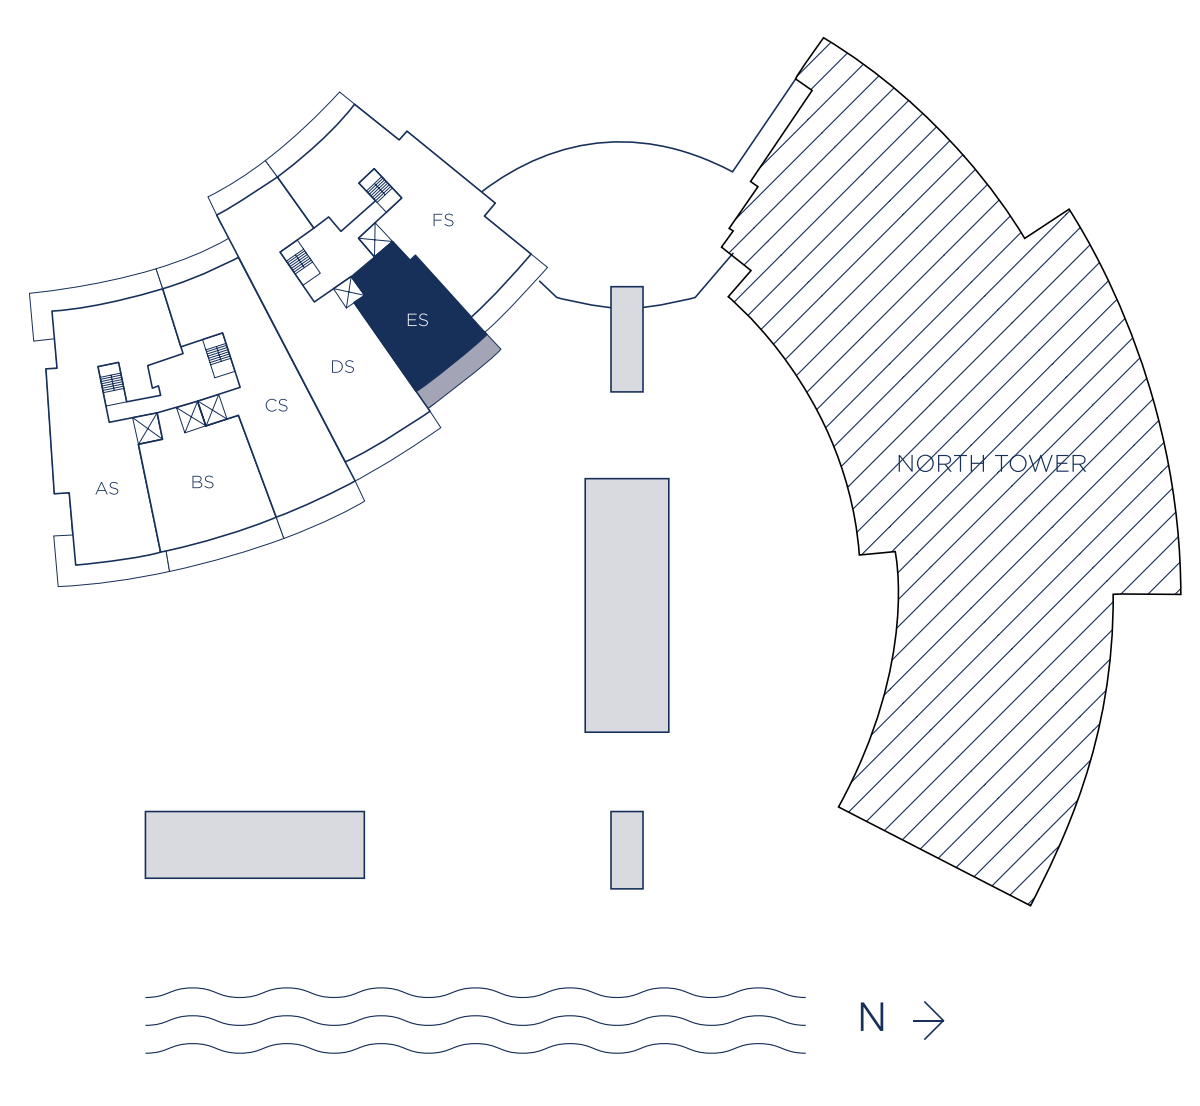

ENDLESS SUMMER

MODEL ES / 1 BEDROOM 2 BATHS + DEN

<p>INTERIOR LIVING AREA 1,355 SQ. FT. 125.88 SQ. M.</p>	<p>EXTERIOR LIVING AREA 276 SQ. FT. 25.64 SQ. M.</p>	<p>TOTAL LIVING AREA 1,631 SQ. FT. 151.52 SQ. M.</p>
---	--	--