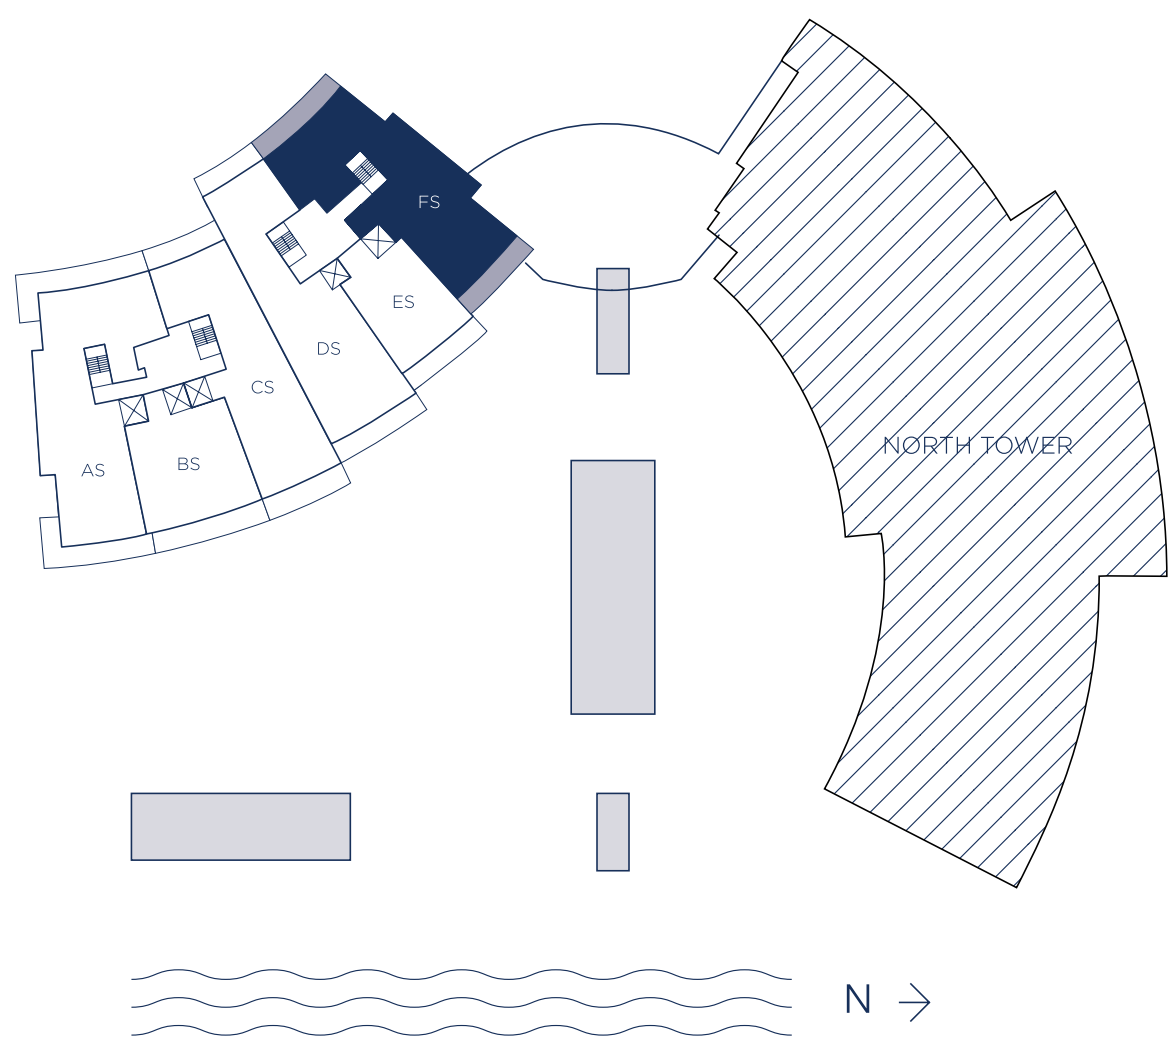

ENDLESS SUMMER

MODEL FS-1 / 4 BEDROOMS 4.5 BATHS + FAMILY ROOM + HOME OFFICE

INTERIOR LIVING AREA
3,106 SQ. FT.
288.55 SQ. M.

EXTERIOR LIVING AREA
574 SQ. FT.
53.32 SQ. M.

TOTAL LIVING AREA
3,680 SQ. FT.
341.87 SQ. M.